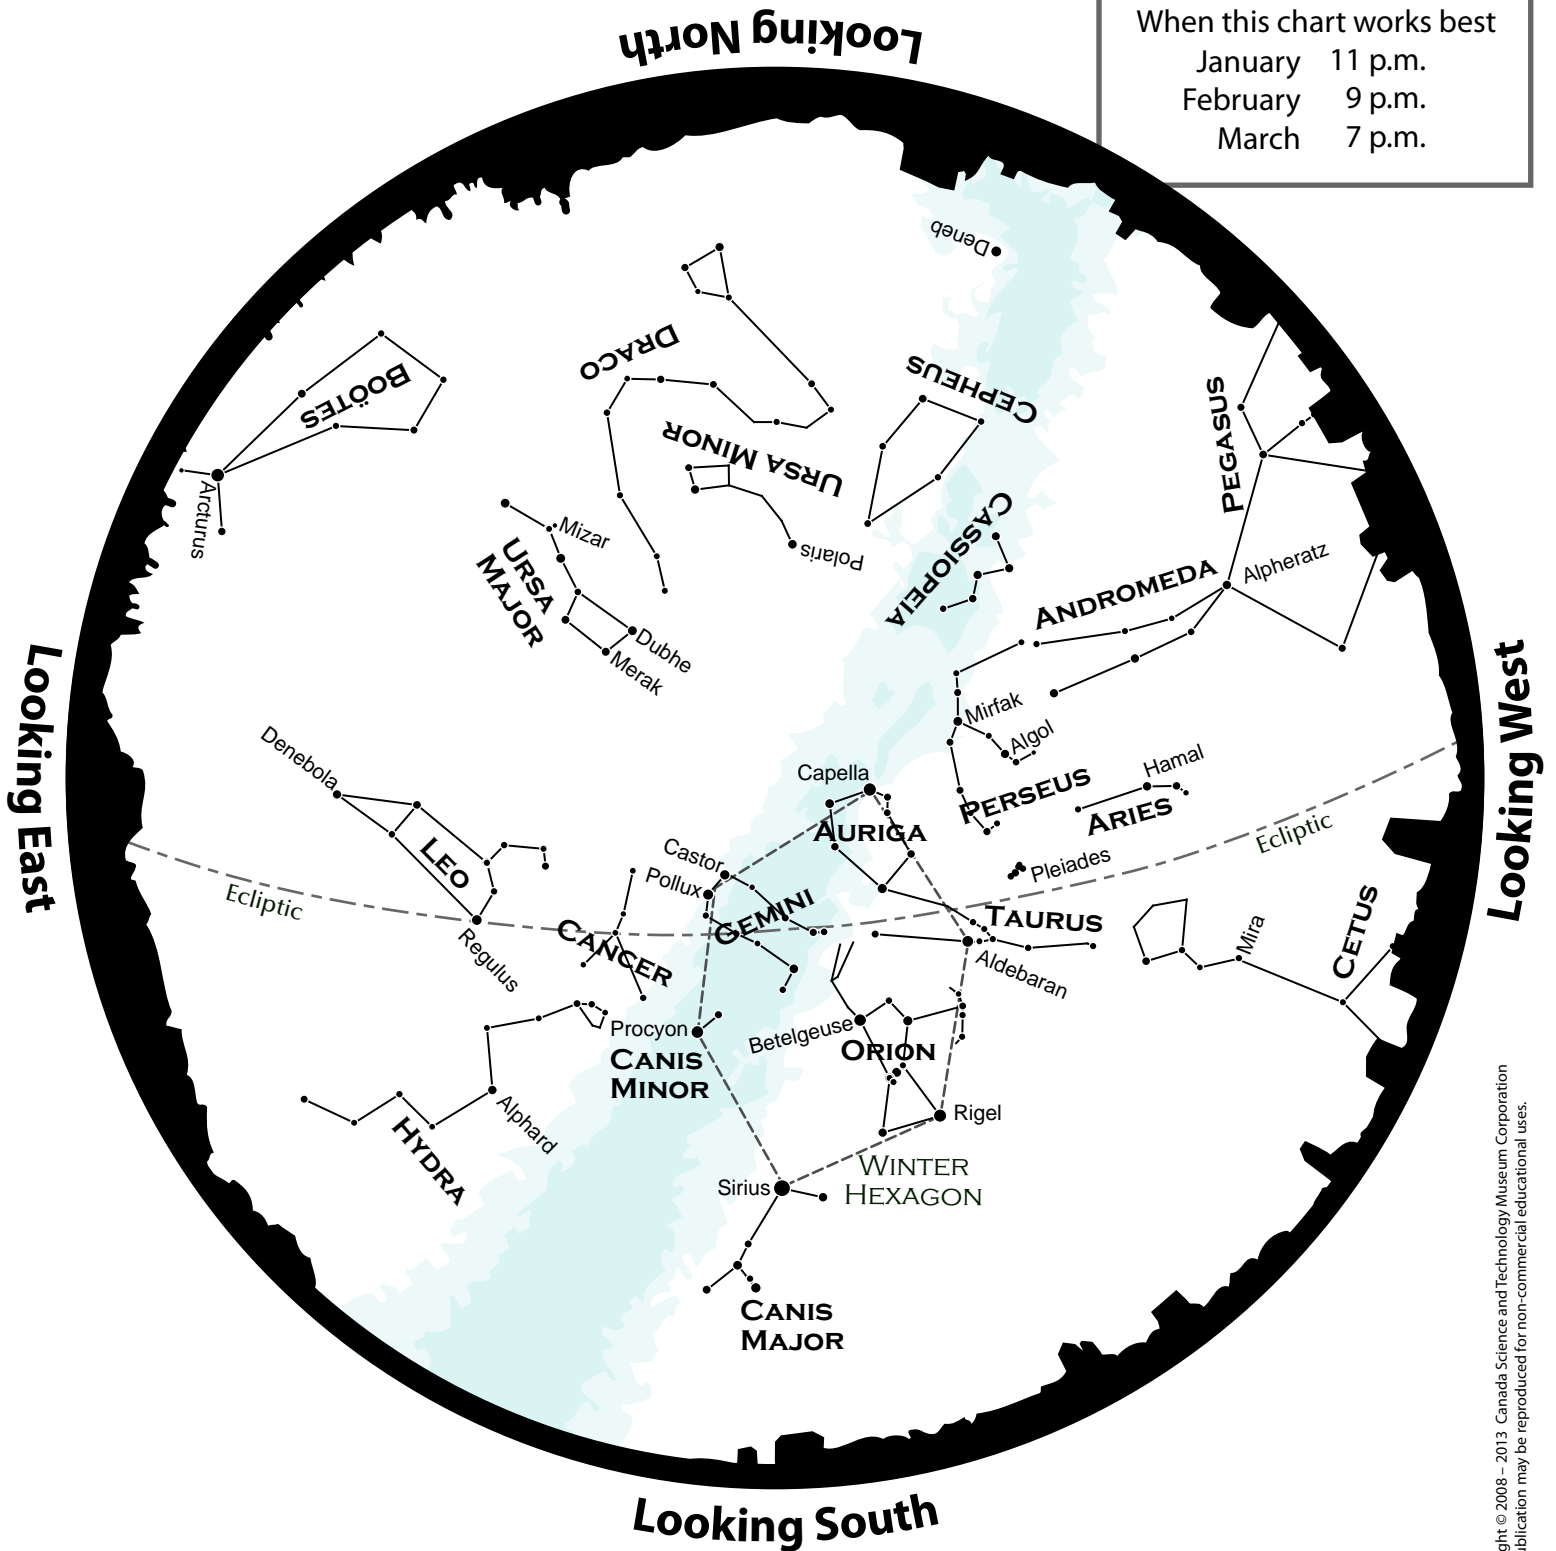

Discover the Skies

FEBRUARY

When this chart works best

January	11 p.m.
February	9 p.m.
March	7 p.m.

Copyright © 2008 - 2013 Canada Science and Technology Museum Corporation
This publication may be reproduced for non-commercial educational uses.

CANADA SCIENCE AND
TECHNOLOGY MUSEUM

Canada