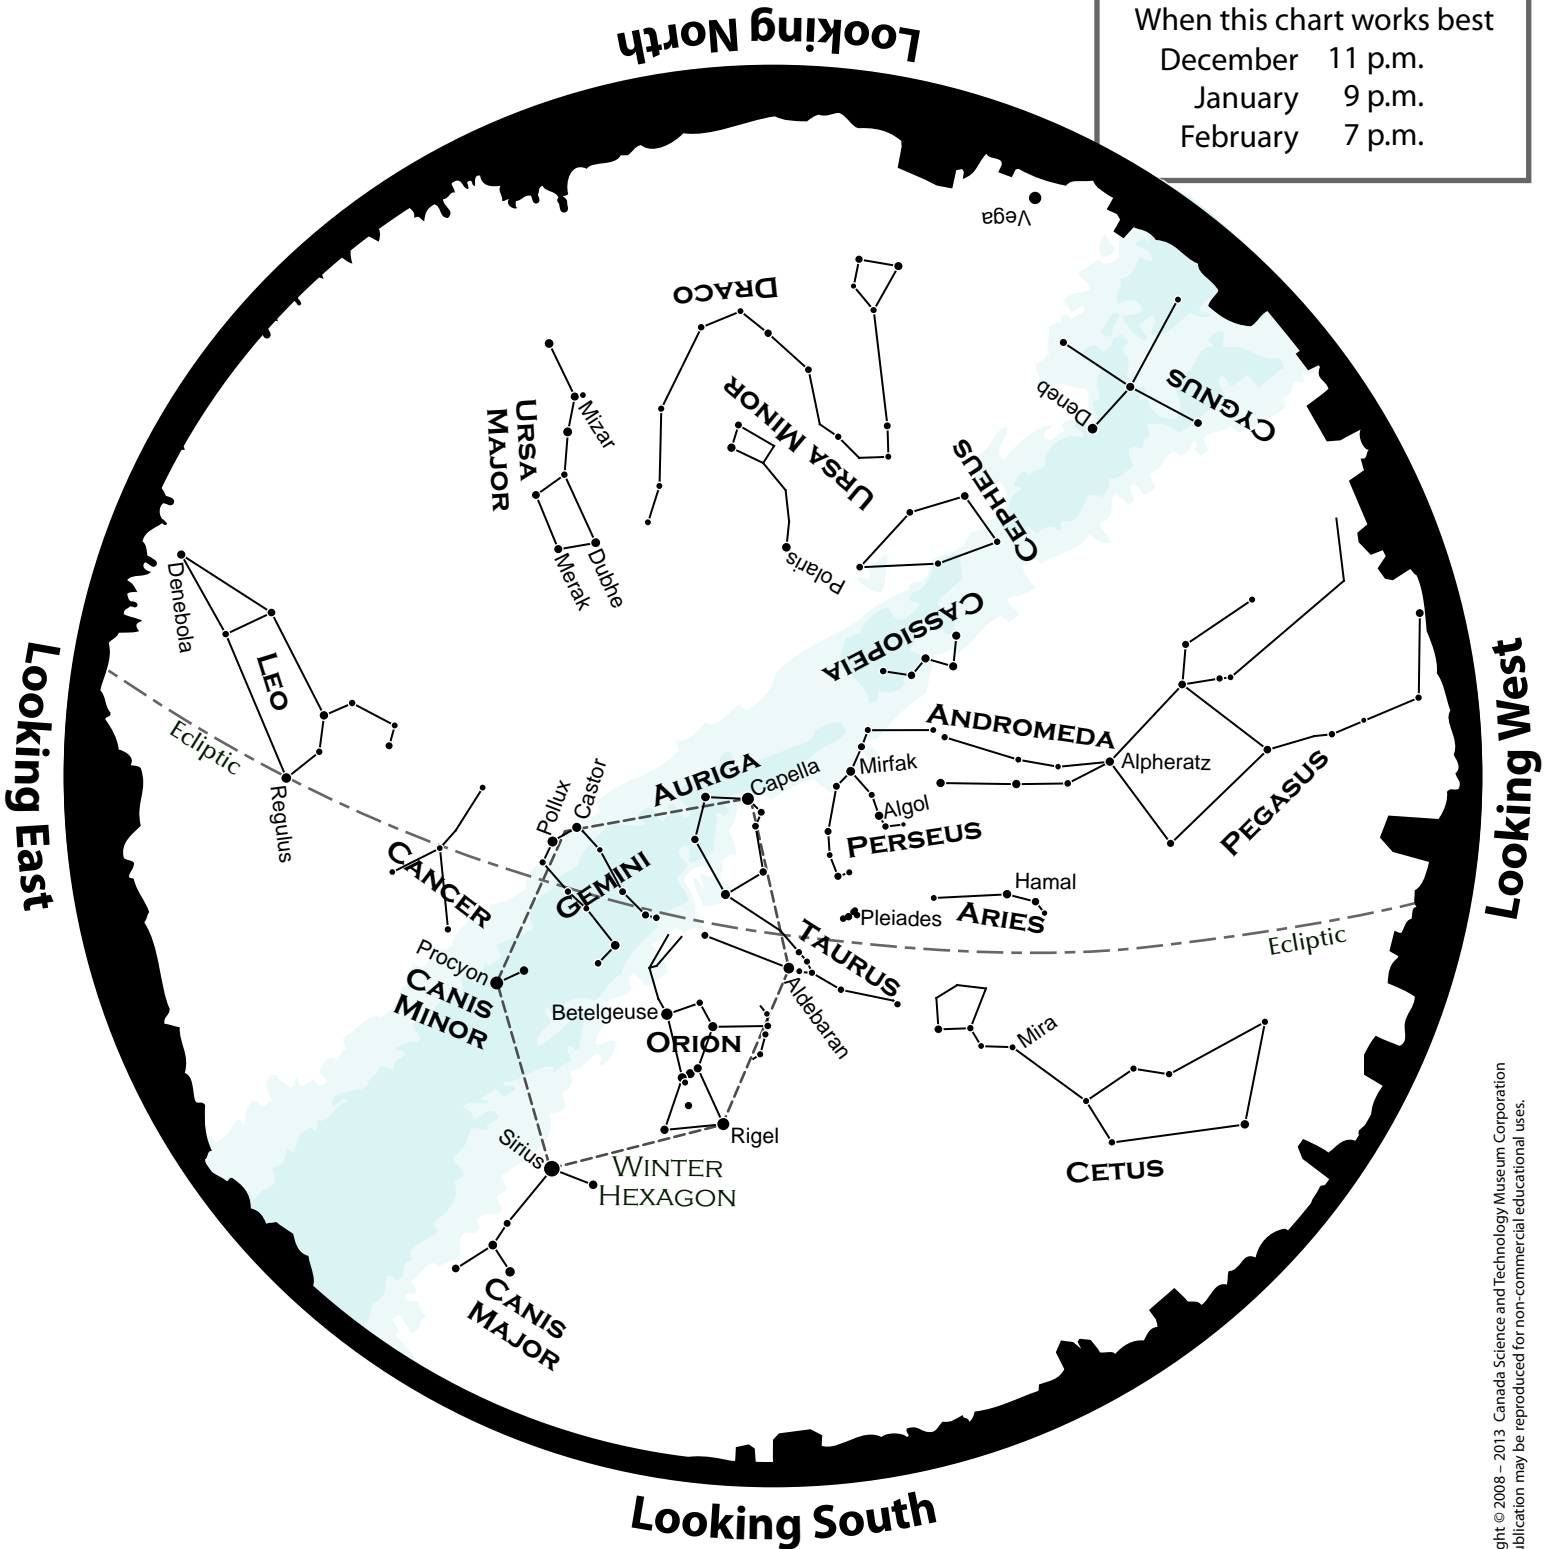

# Discover the Skies

## JANUARY

When this chart works best

December 11 p.m.

January 9 p.m.

February 7 p.m.

CANADA SCIENCE AND  
TECHNOLOGY MUSEUM

Canada