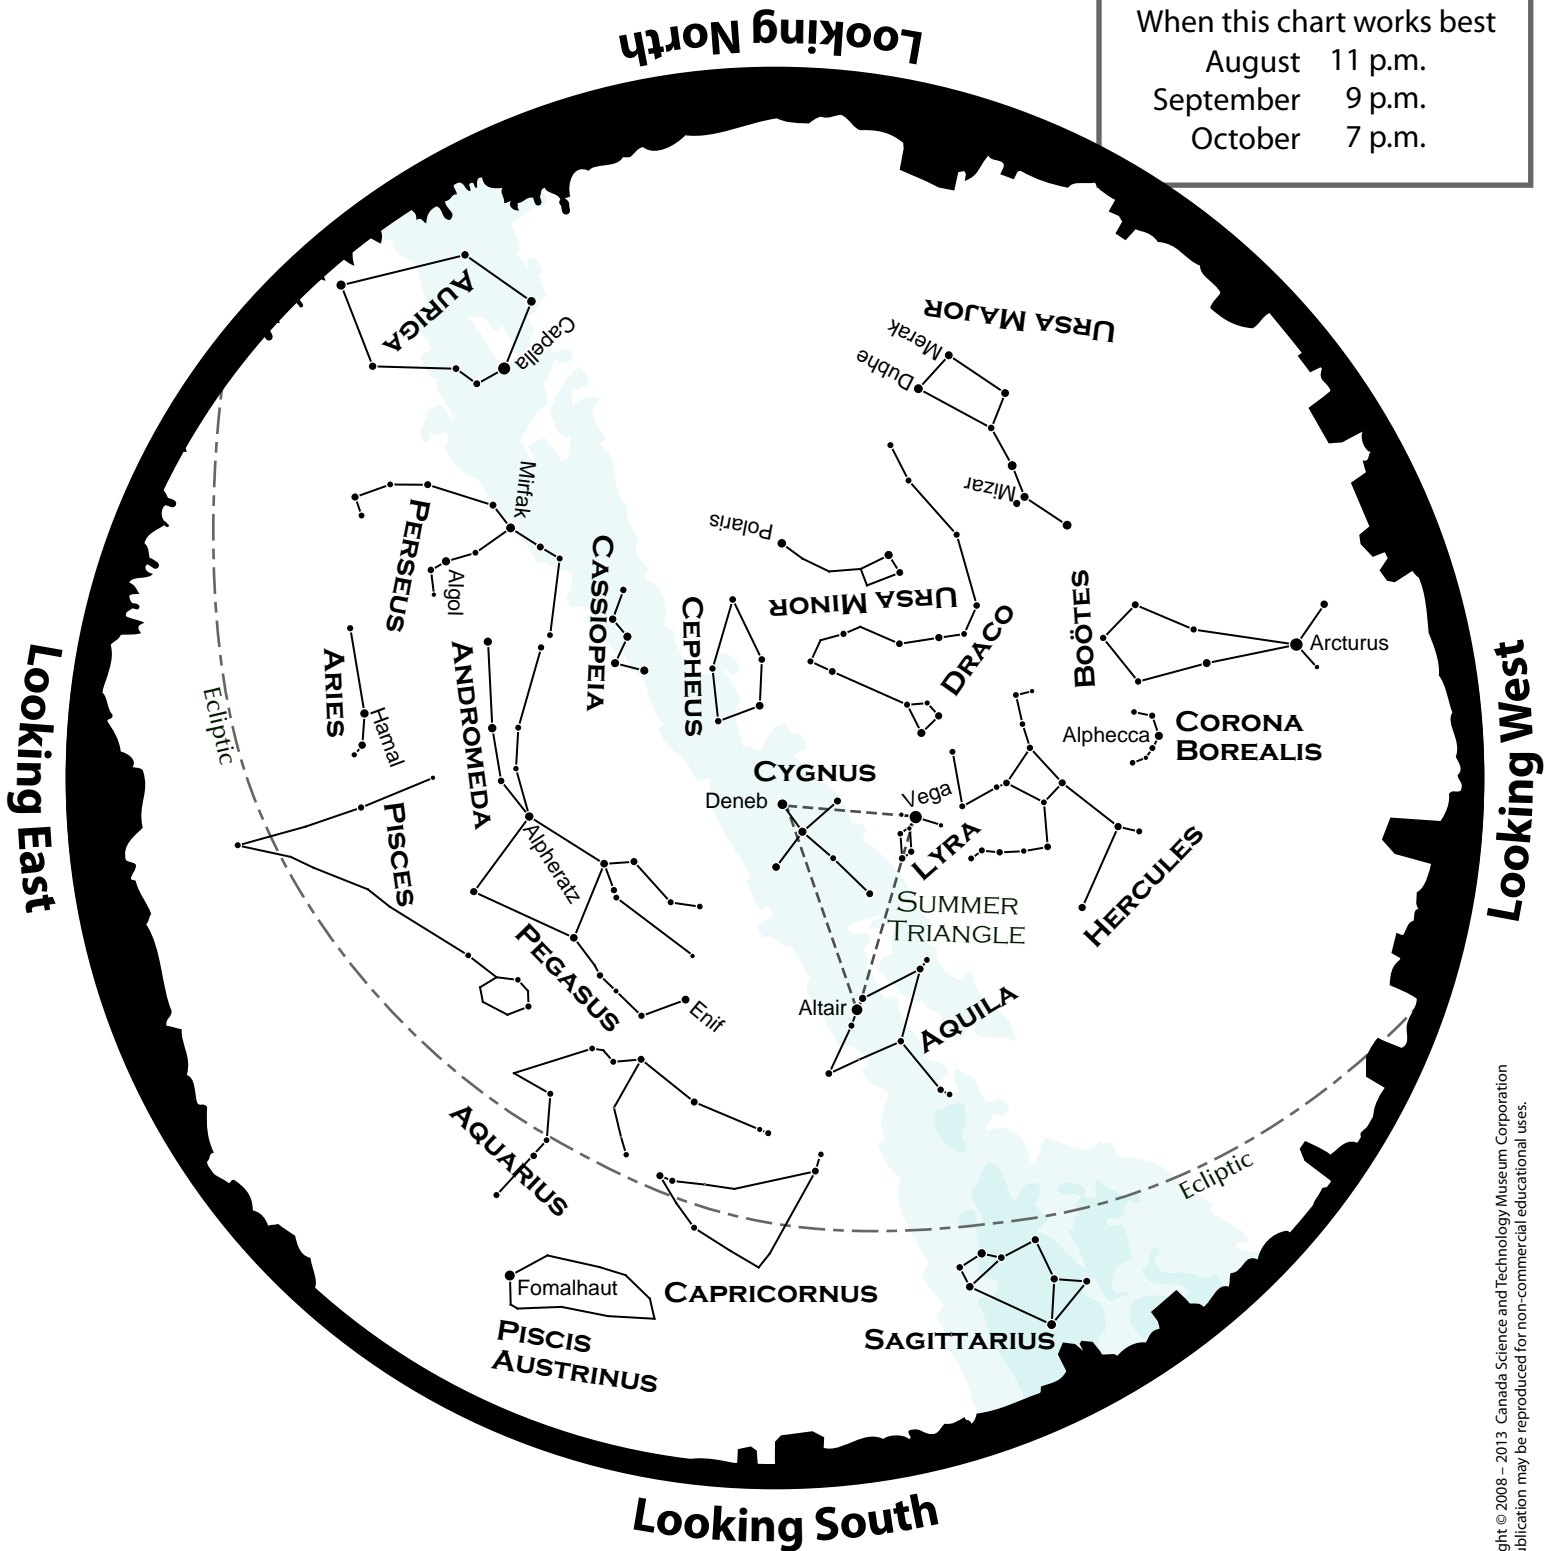

# Discover the Skies

## JULY

When this chart works best

June 11 p.m.

July 9 p.m.

August 7 p.m.

Copyright © 2008 – 2013 Canada Science and Technology Museum Corporation  
This publication may be reproduced for non-commercial educational uses.

## SEPTEMBER

When this chart works best

August	11 p.m.
September	9 p.m.
October	7 p.m.

Copyright © 2008 – 2013 Canada Science and Technology Museum Corporation  
This publication may be reproduced for non-commercial educational uses.