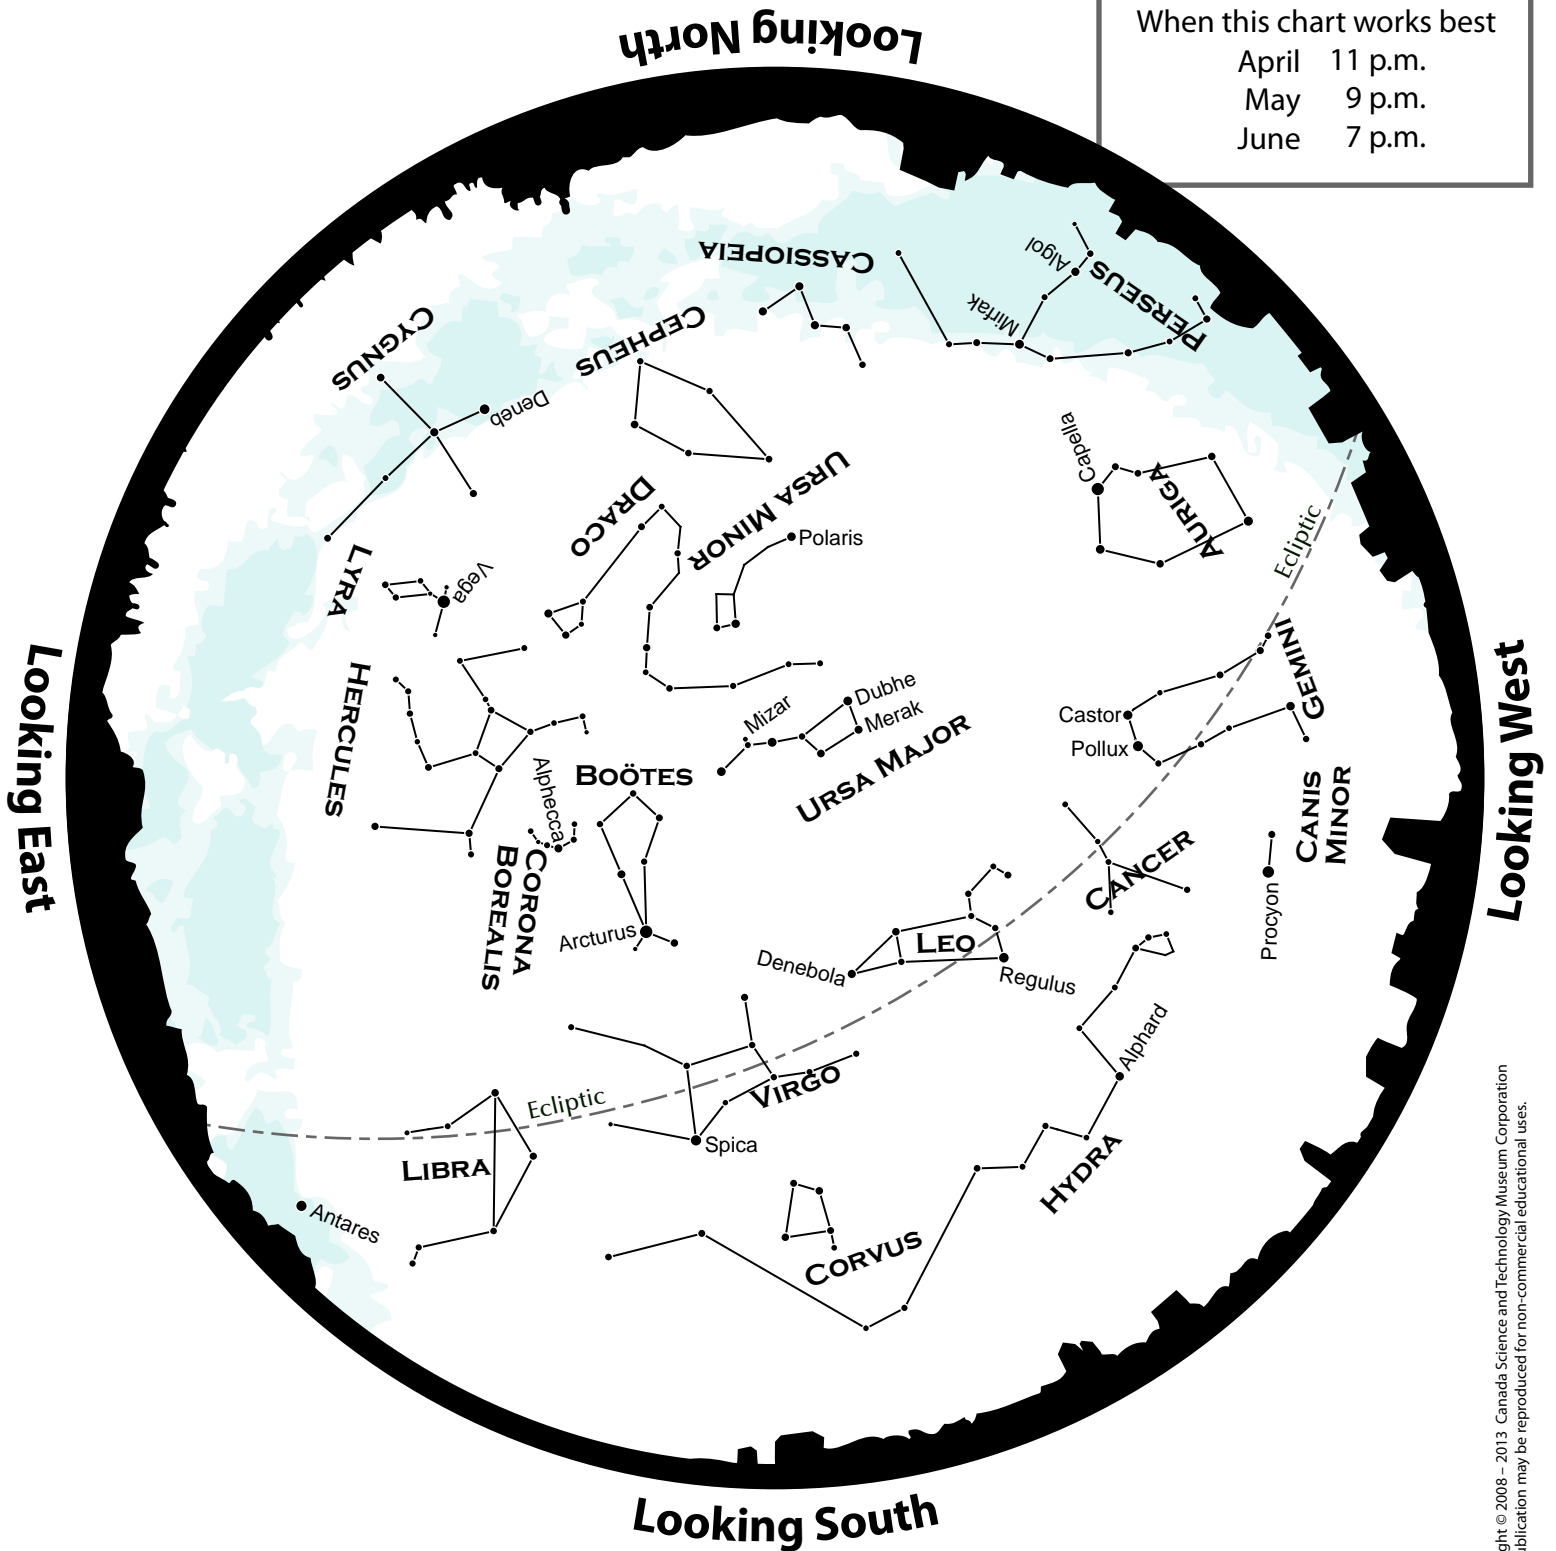

# Discover the Skies

## MAY

When this chart works best

April 11 p.m.

May 9 p.m.

June 7 p.m.

CANADA SCIENCE AND  
TECHNOLOGY MUSEUM

Canada