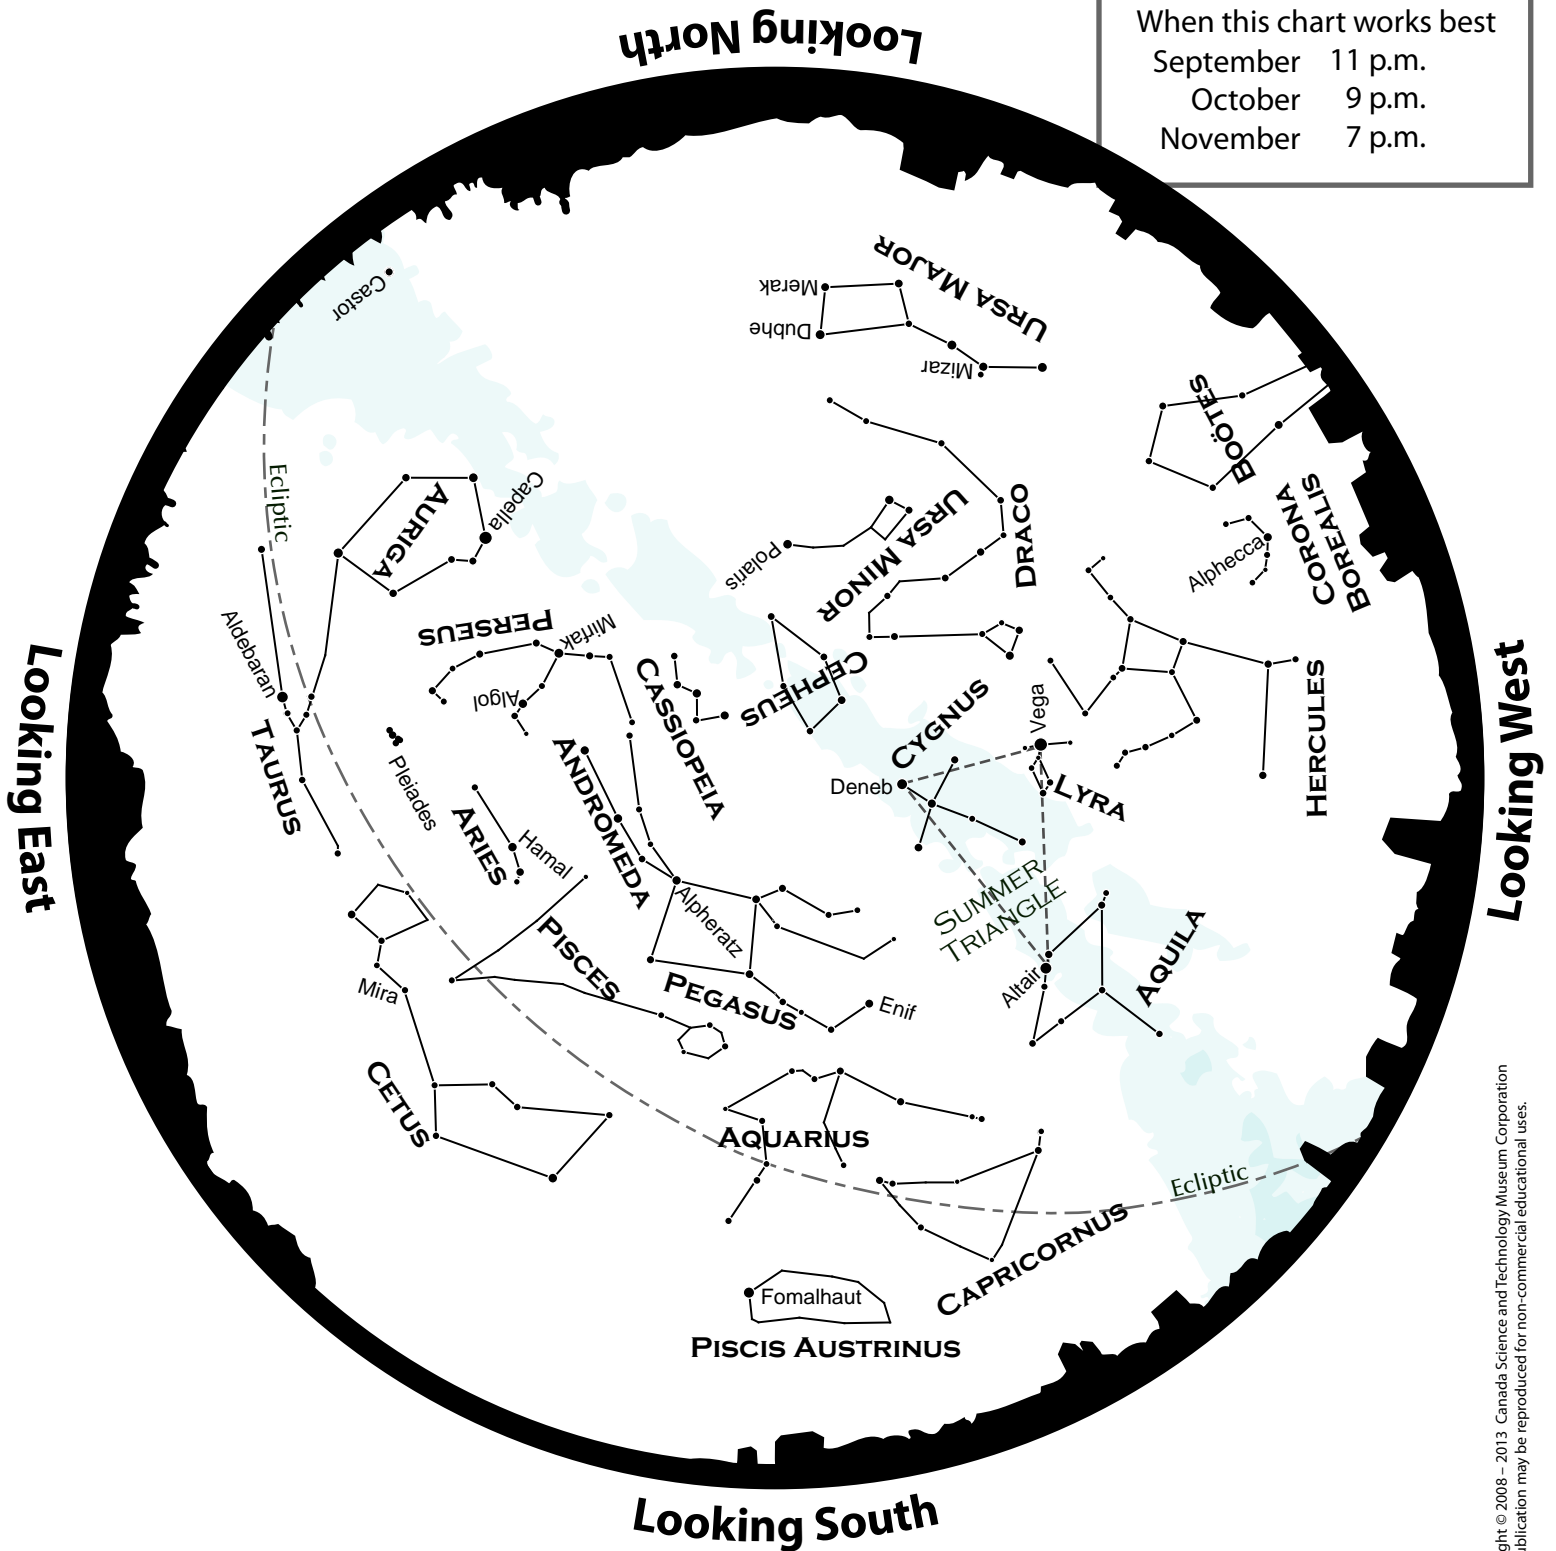

# Discover the Skies

## OCTOBER

When this chart works best

September 11 p.m.

October 9 p.m.

November 7 p.m.

CANADA SCIENCE AND  
TECHNOLOGY MUSEUM

Canada