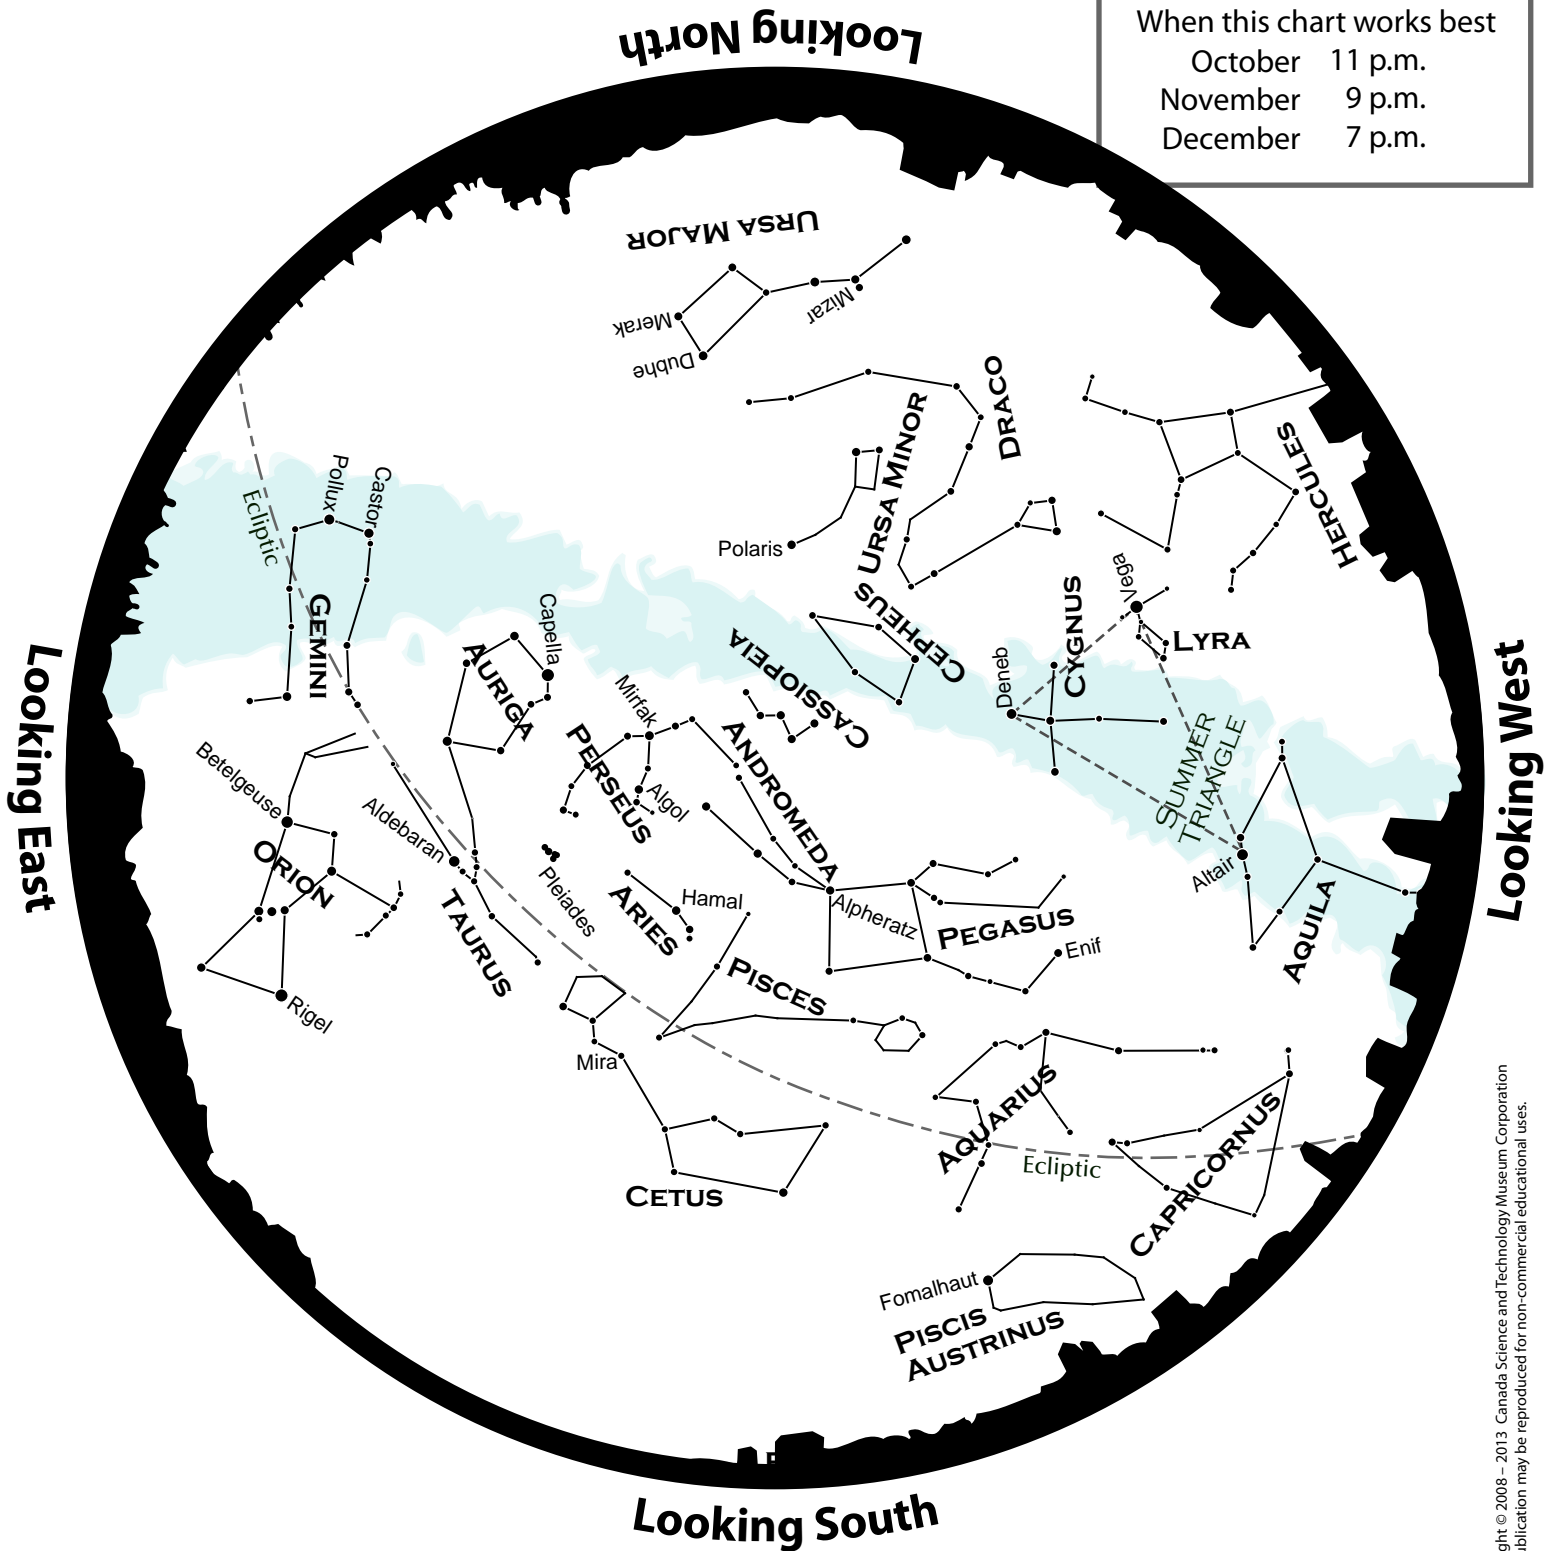

Discover the Skies

NOVEMBER

When this chart works best

October	11 p.m.
November	9 p.m.
December	7 p.m.

Copyright © 2008 – 2013 Canada Science and Technology Museum Corporation
This publication may be reproduced for non-commercial educational uses.

CANADA SCIENCE AND
TECHNOLOGY MUSEUM

Canada