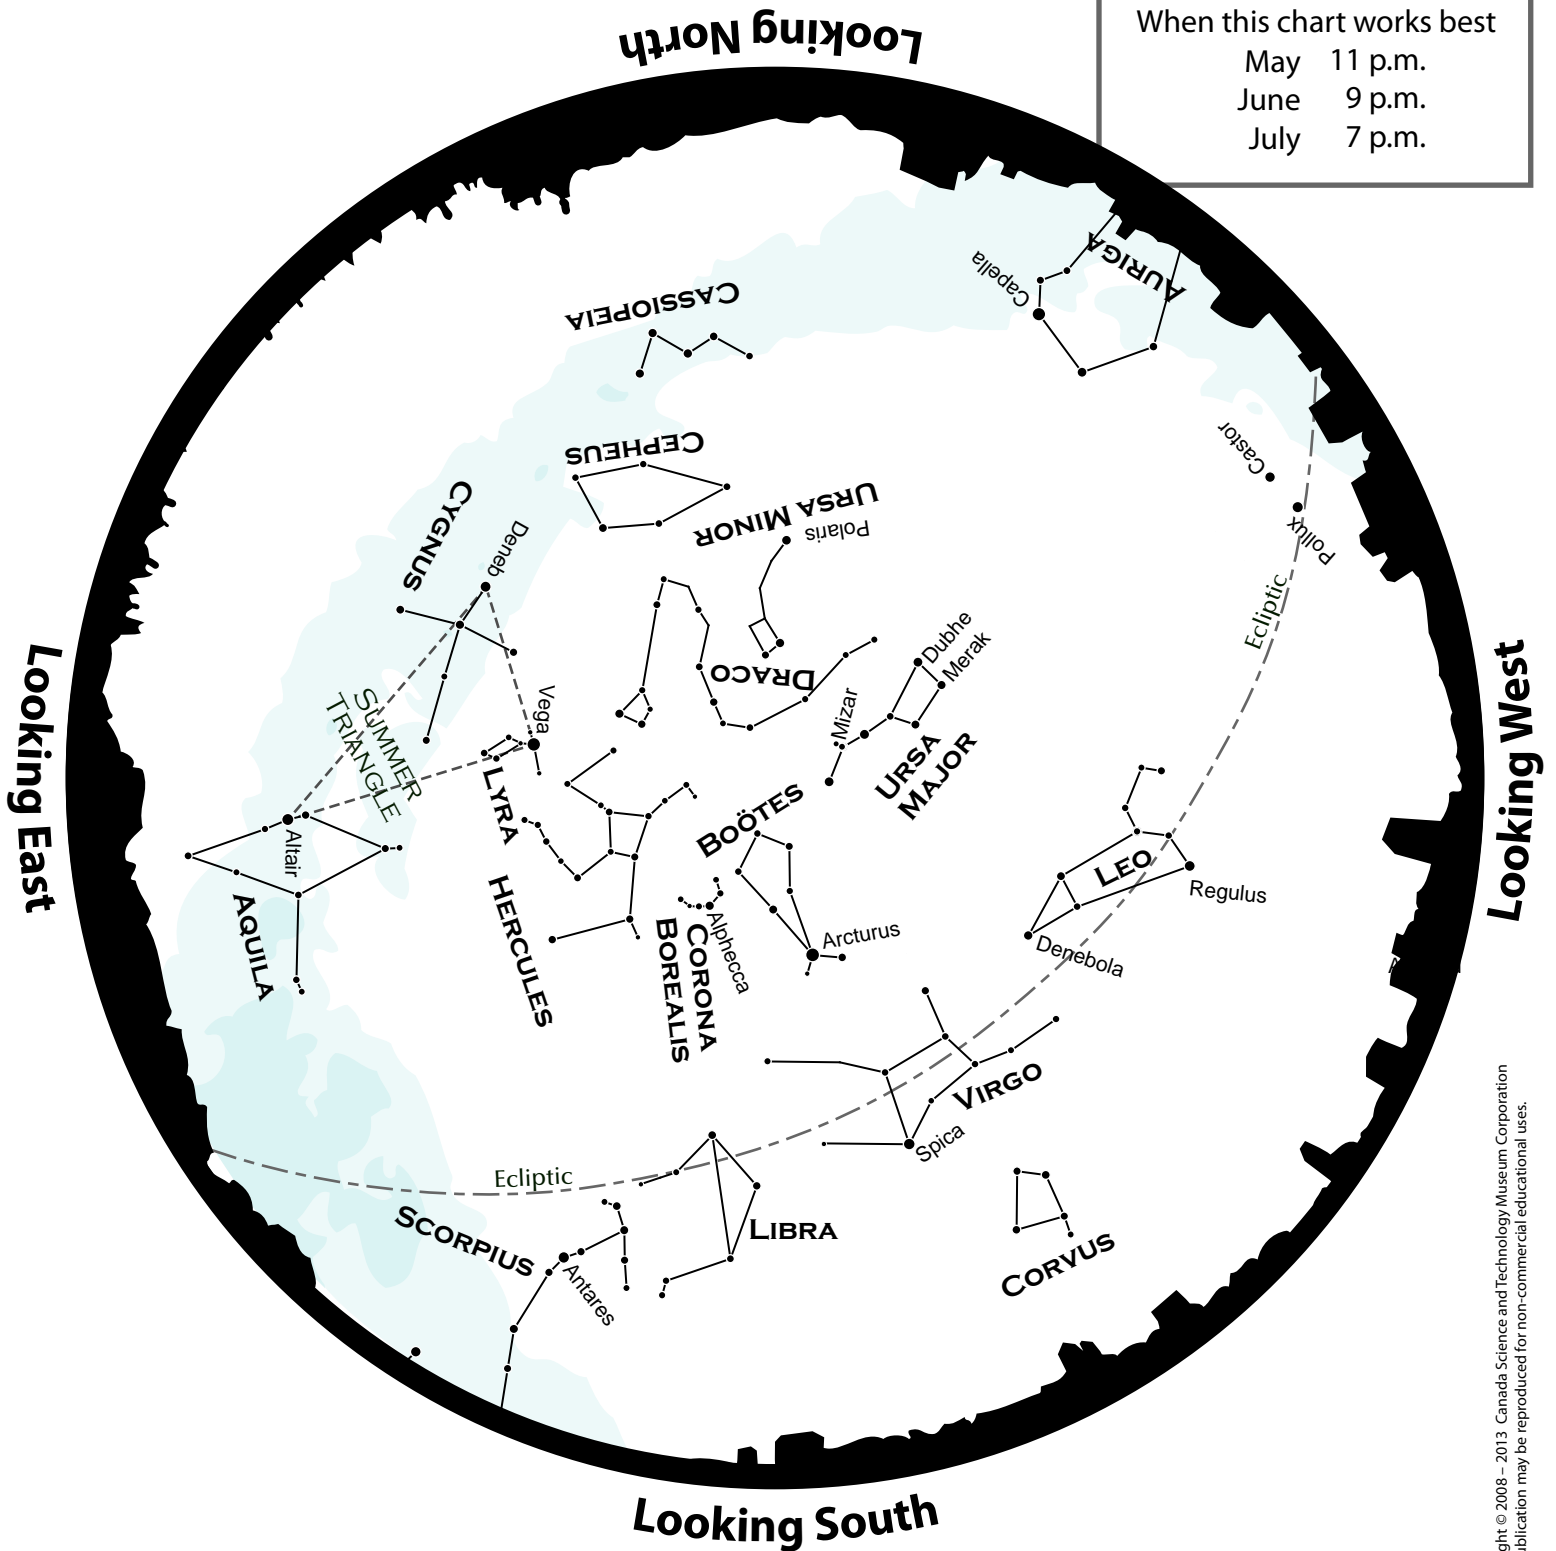

Discover the Skies

JUNE

When this chart works best

May	11 p.m.
June	9 p.m.
July	7 p.m.

Copyright © 2008 – 2013 Canada Science and Technology Museum Corporation
This publication may be reproduced for non-commercial educational uses.

CANADA SCIENCE AND
TECHNOLOGY MUSEUM

Canada