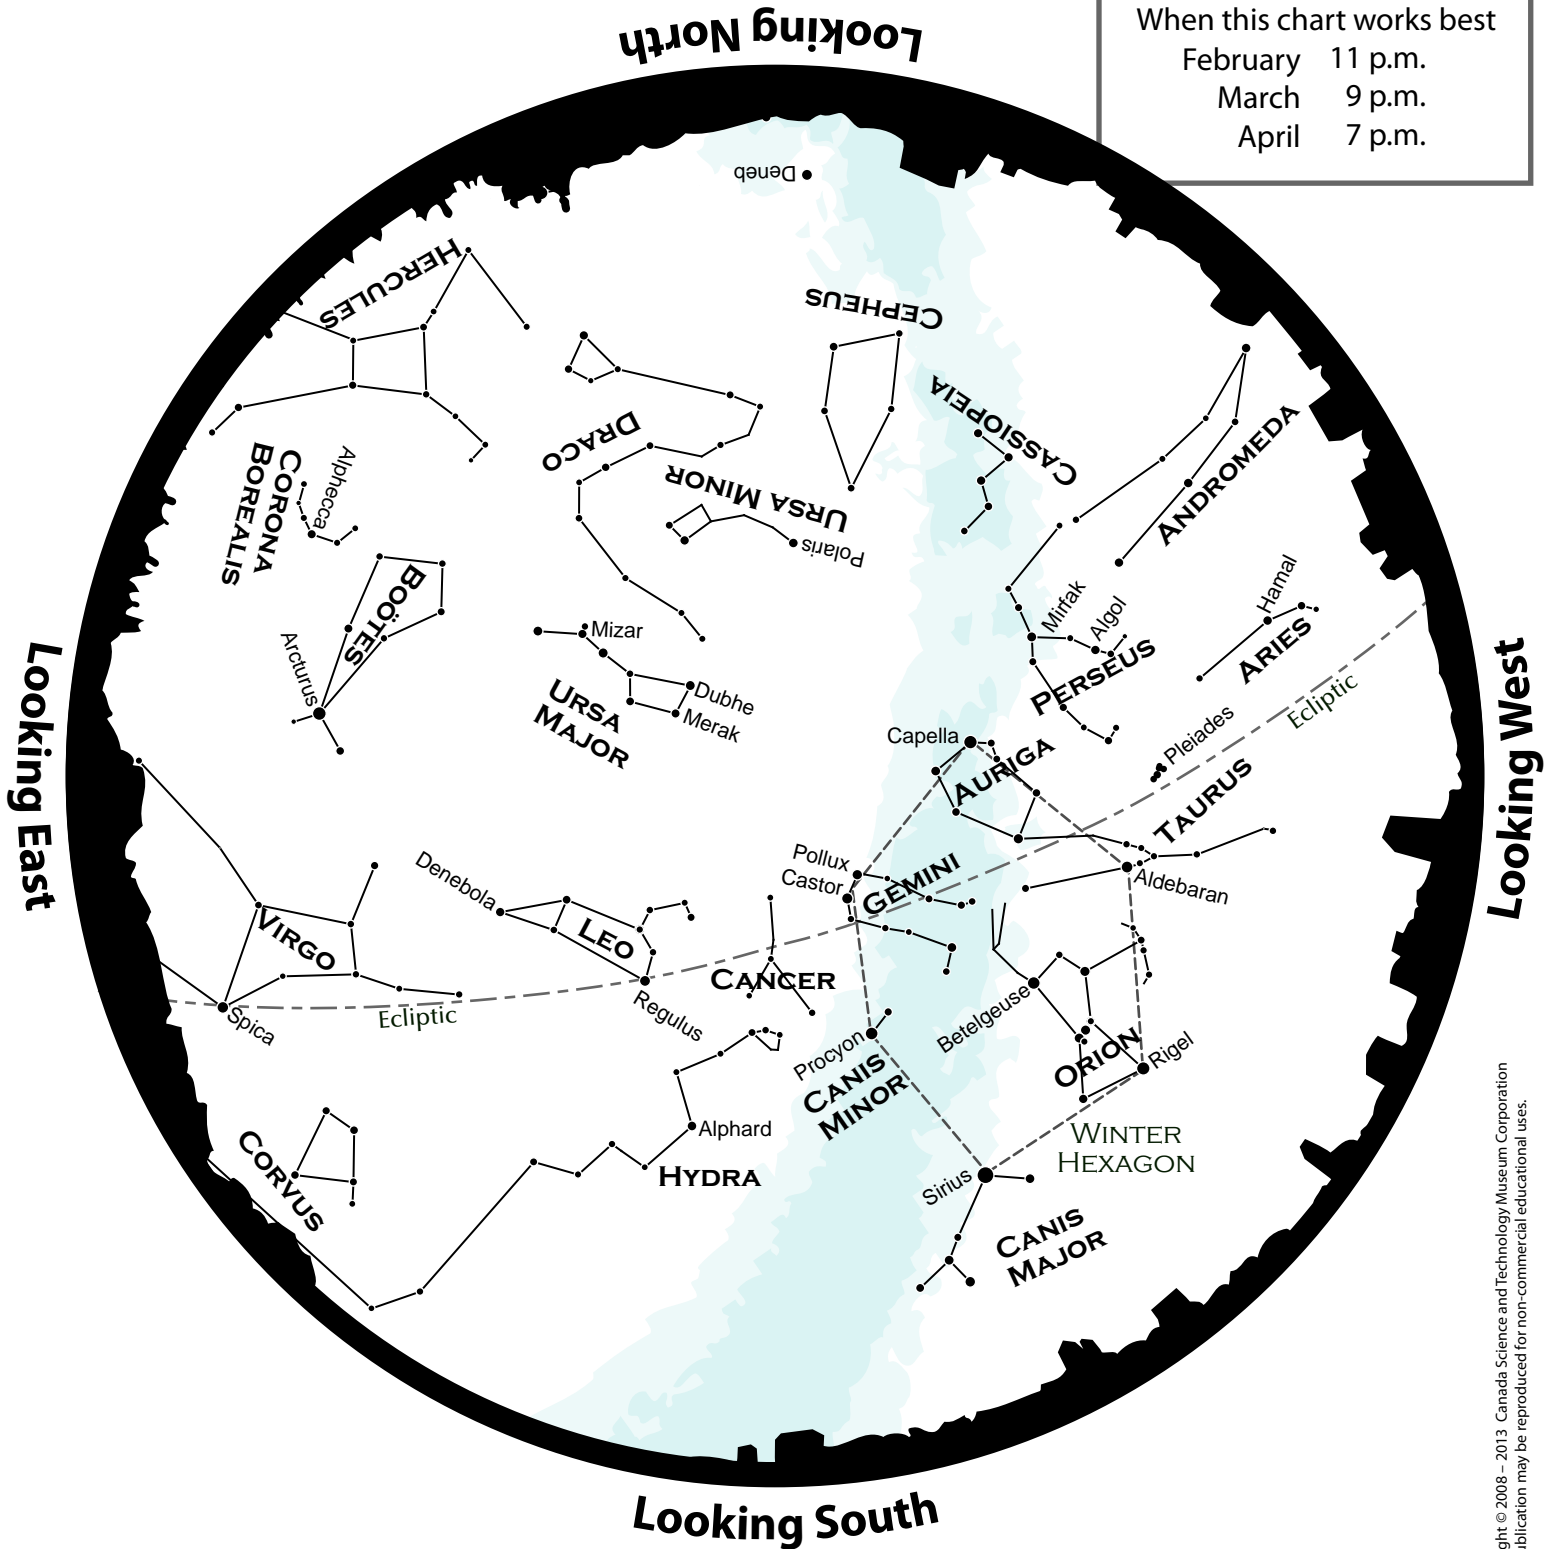

# Discover the Skies

## MARCH

When this chart works best

February 11 p.m.

March 9 p.m.

April 7 p.m.

CANADA SCIENCE AND  
TECHNOLOGY MUSEUM

Canada