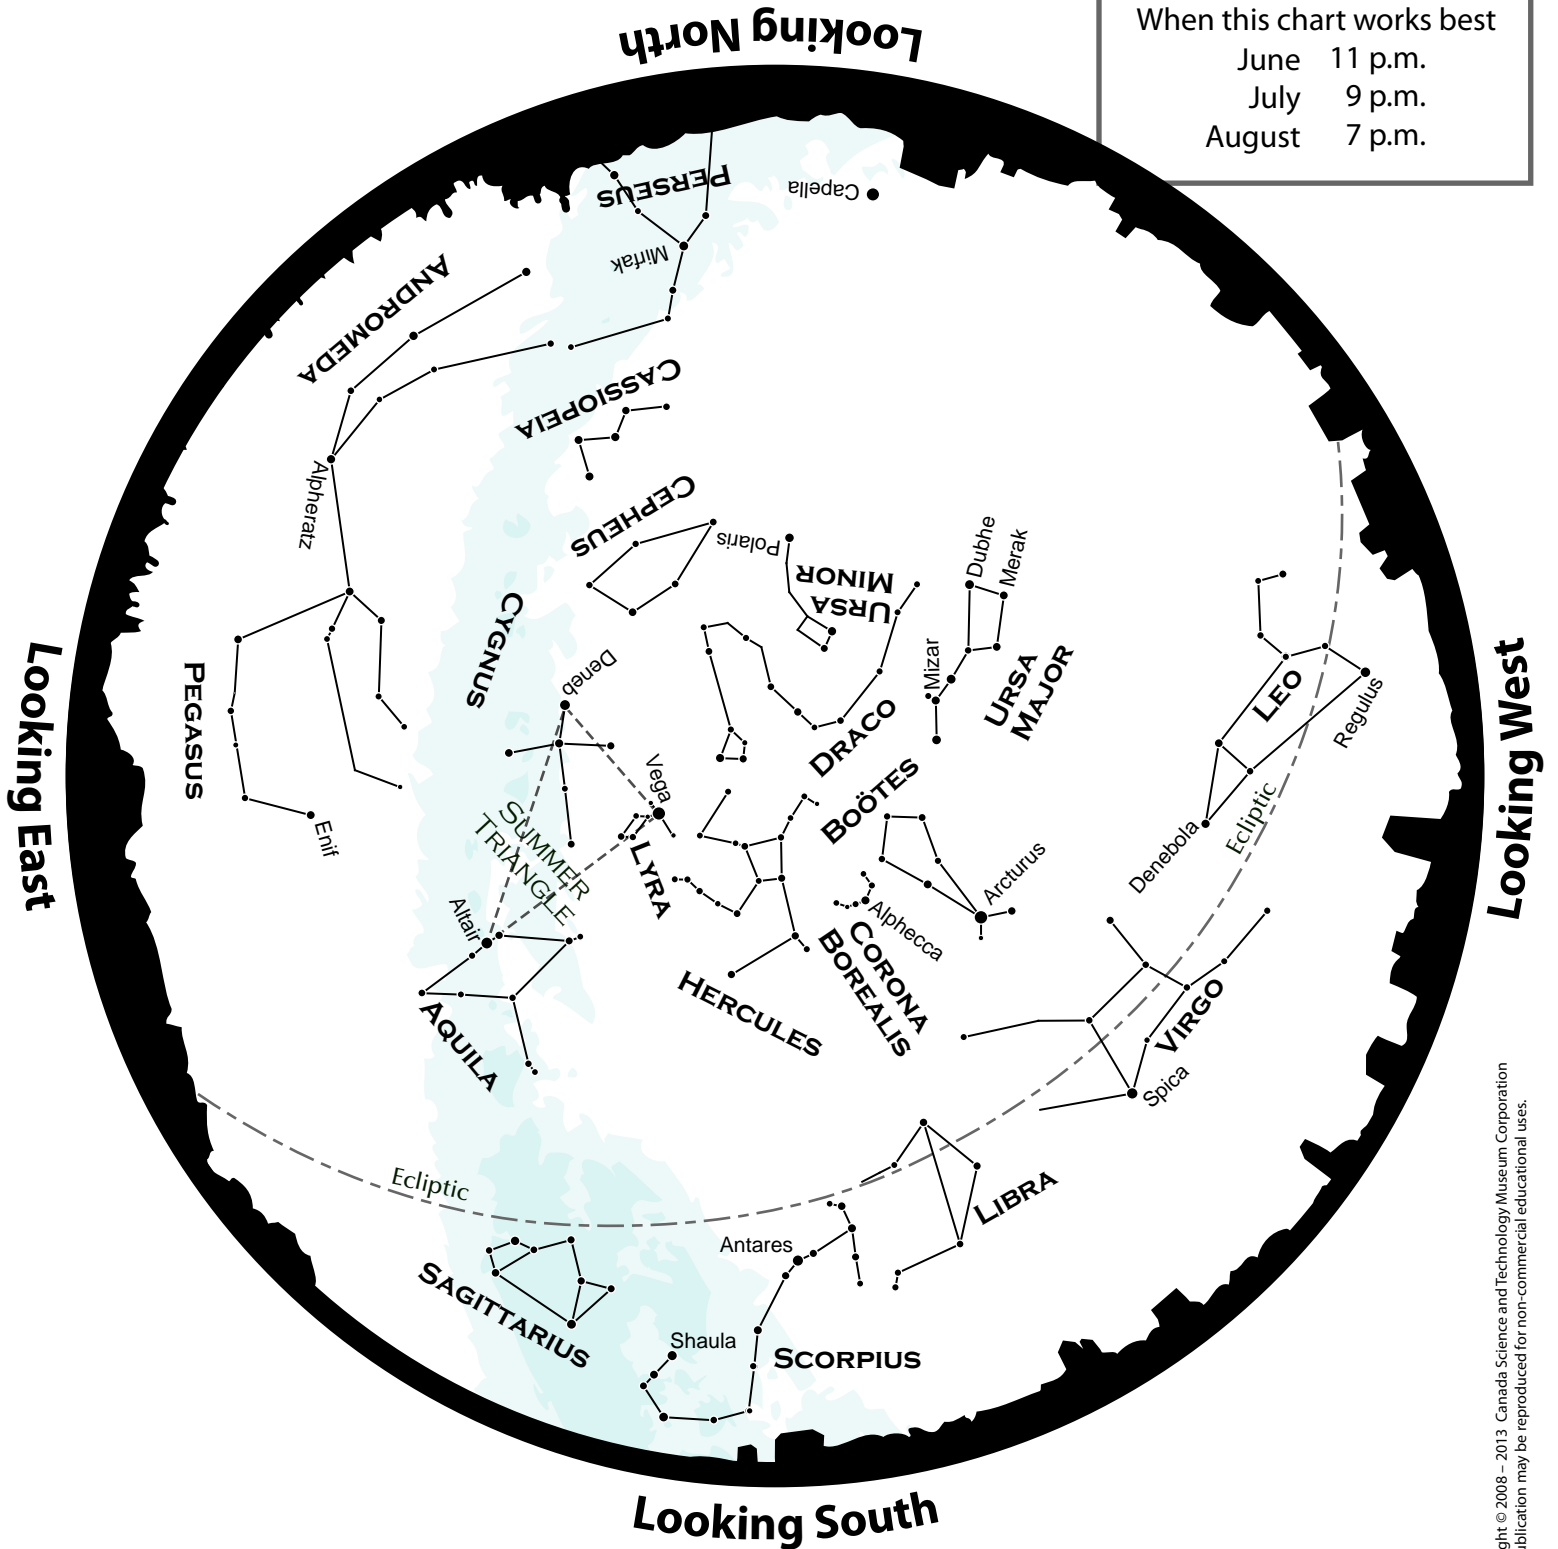

# Discover the Skies

## JULY

When this chart works best

June 11 p.m.

July 9 p.m.

August 7 p.m.

Copyright © 2008 – 2013 Canada Science and Technology Museum Corporation  
This publication may be reproduced for non-commercial educational uses.