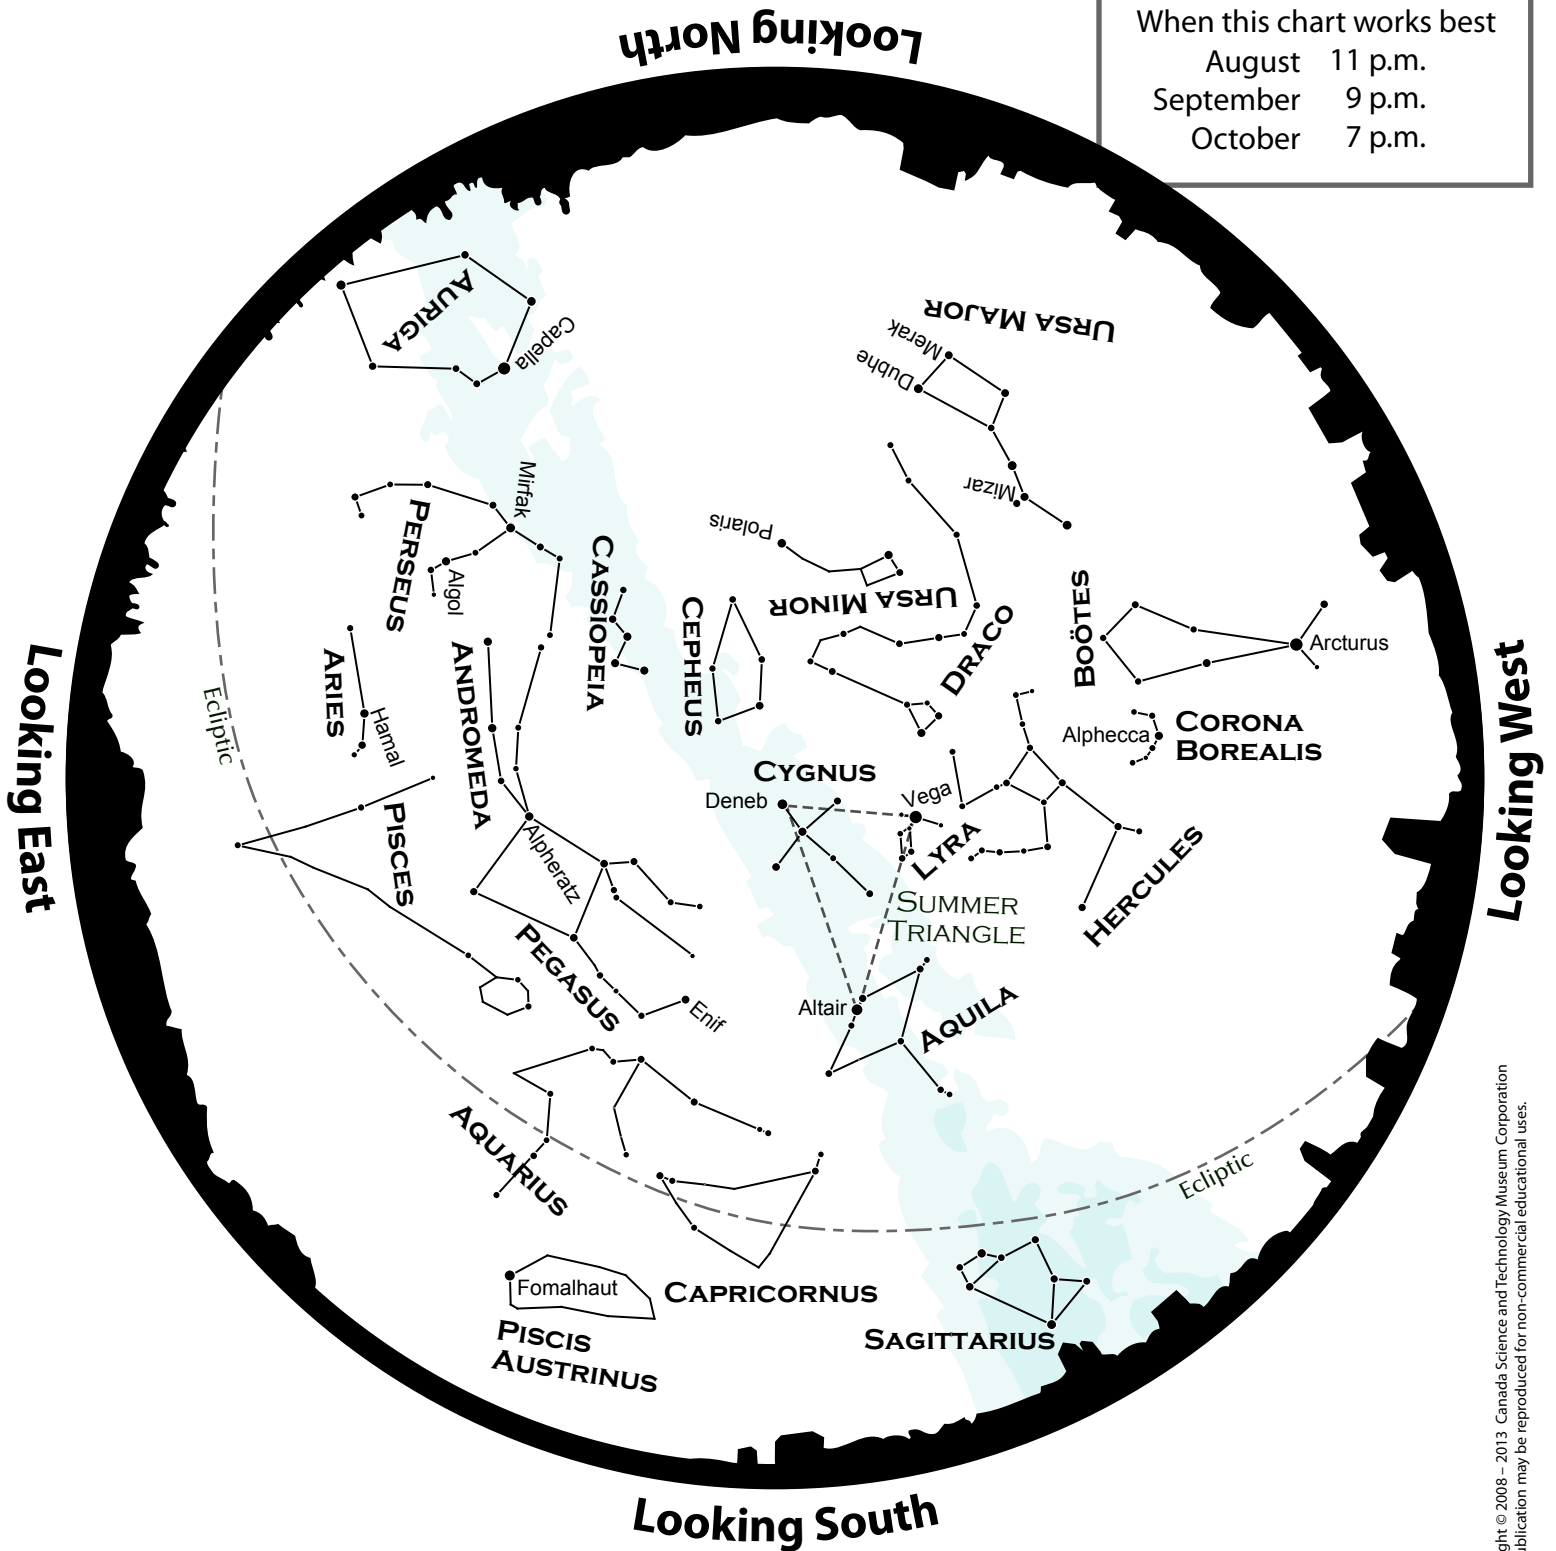

# Discover the Skies

## SEPTEMBER

When this chart works best

August	11 p.m.
September	9 p.m.
October	7 p.m.

Copyright © 2008 – 2013 Canada Science and Technology Museum Corporation  
This publication may be reproduced for non-commercial educational uses.

CANADA SCIENCE AND  
TECHNOLOGY MUSEUM

Canada