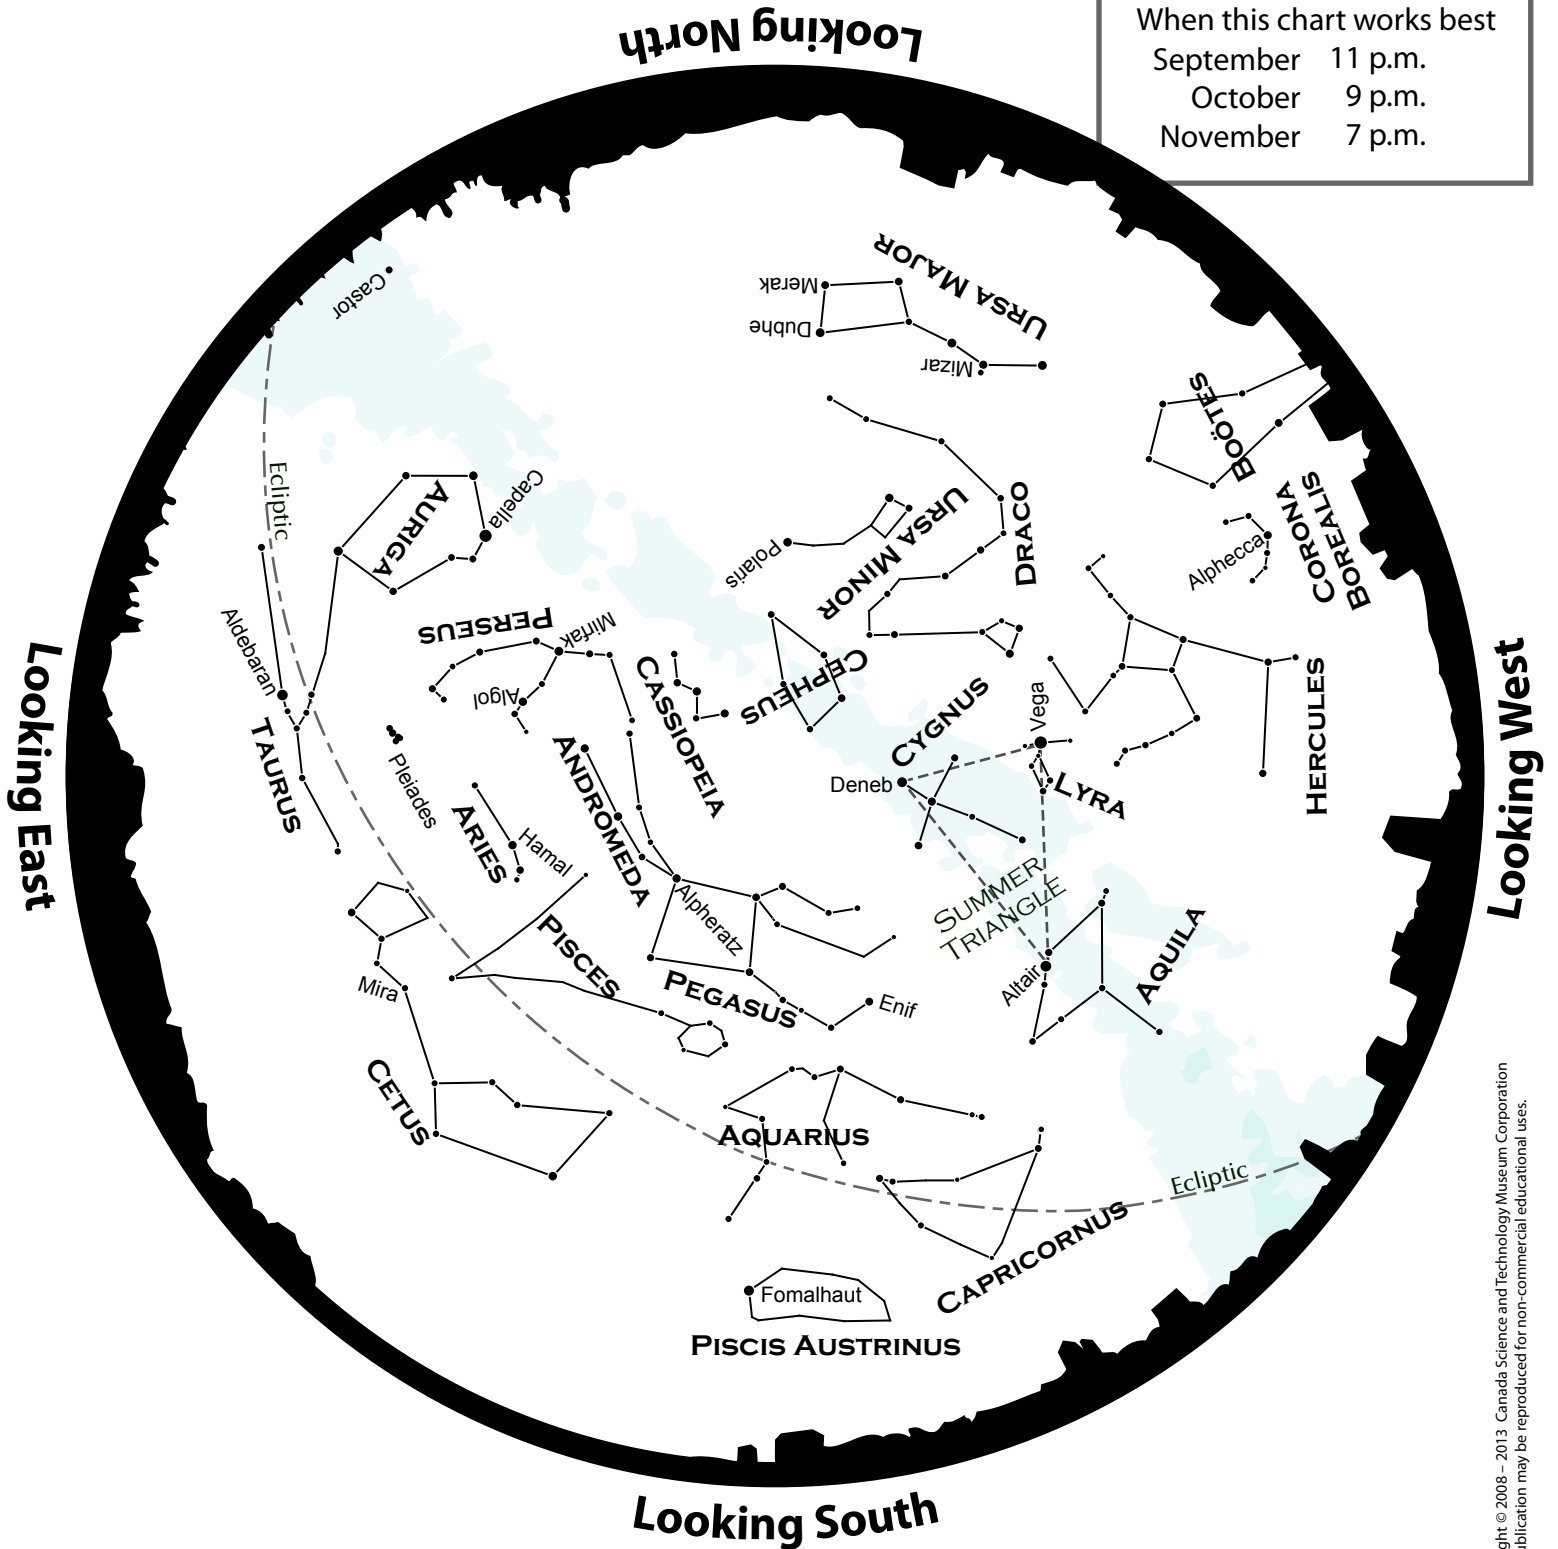

Discover the Skies

OCTOBER

When this chart works best

September 11 p.m.

October 9 p.m.

November 7 p.m.

Copyright © 2008 – 2013 Canada Science and Technology Museum Corporation
This publication may be reproduced for non-commercial educational uses.

CANADA SCIENCE AND
TECHNOLOGY MUSEUM

Canada