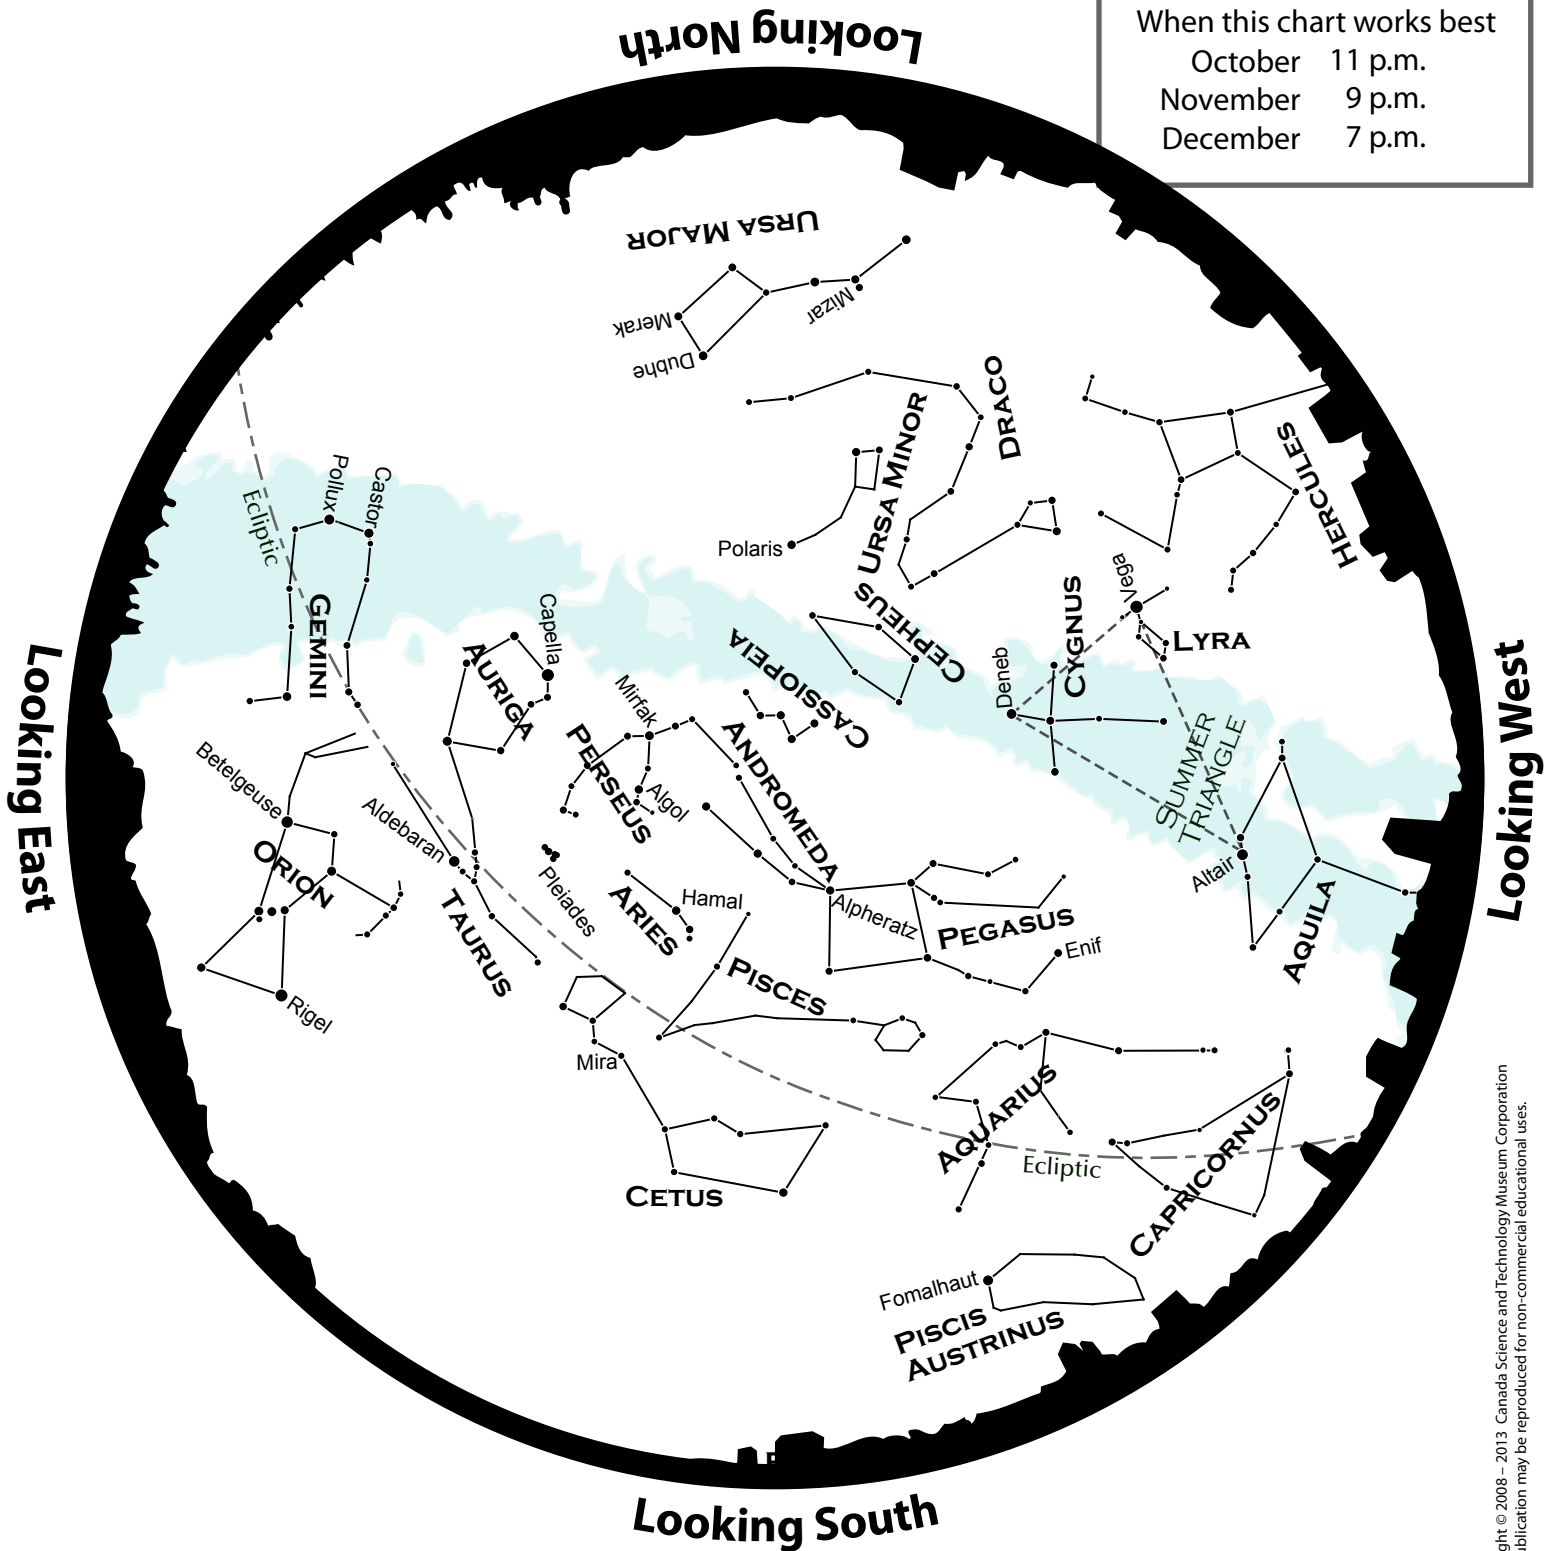

# Discover the Skies

## NOVEMBER

When this chart works best

October	11 p.m.
November	9 p.m.
December	7 p.m.

Copyright © 2008 - 2013 Canada Science and Technology Museum Corporation  
This publication may be reproduced for non-commercial educational uses.

CANADA SCIENCE AND  
TECHNOLOGY MUSEUM

Canada