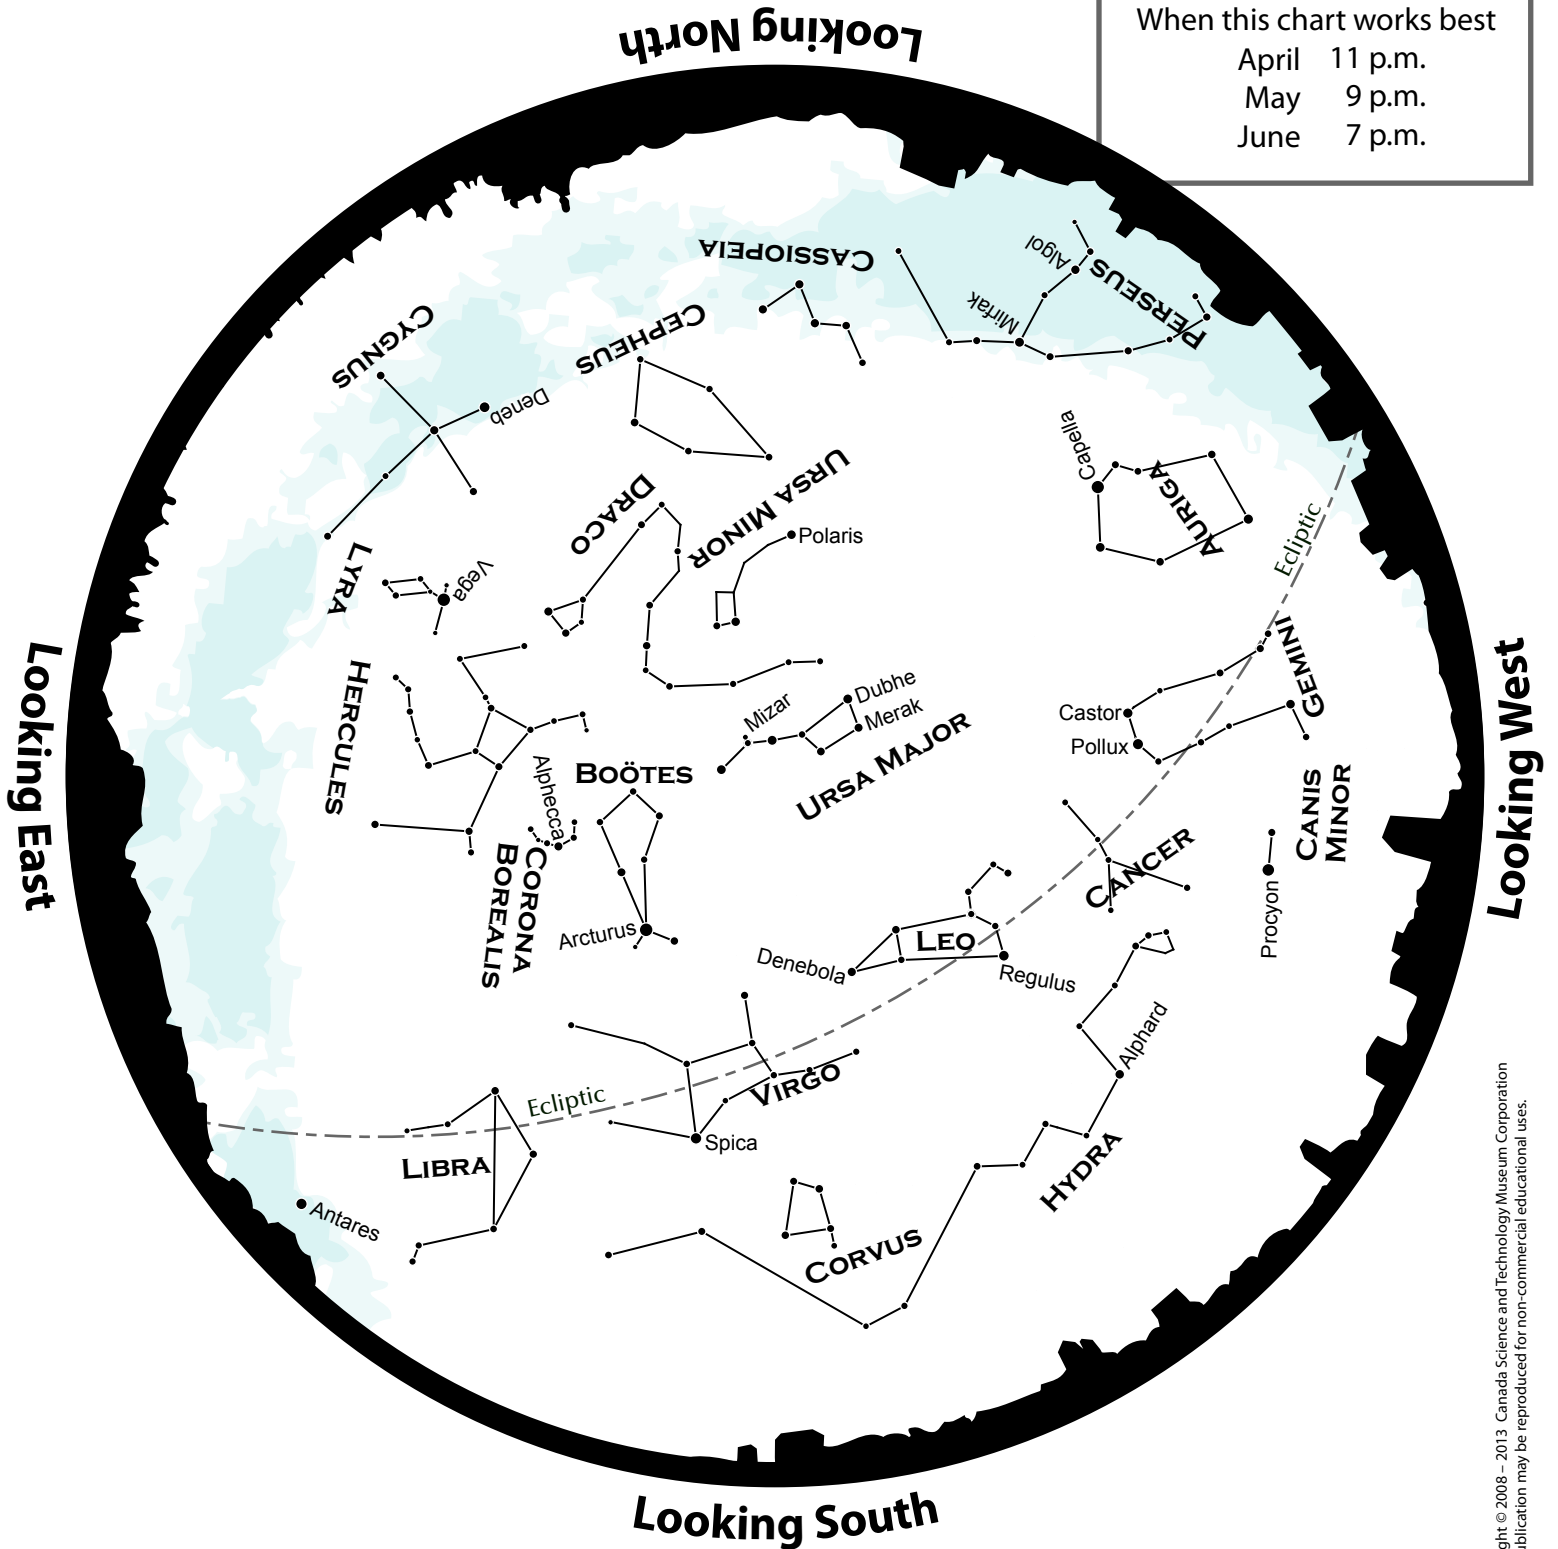

# Discover the Skies

## MAY

When this chart works best

April 11 p.m.

May 9 p.m.

June 7 p.m.

Copyright © 2008 - 2013 Canada Science and Technology Museum Corporation  
This publication may be reproduced for non-commercial educational uses.

CANADA SCIENCE AND  
TECHNOLOGY MUSEUM

Canada