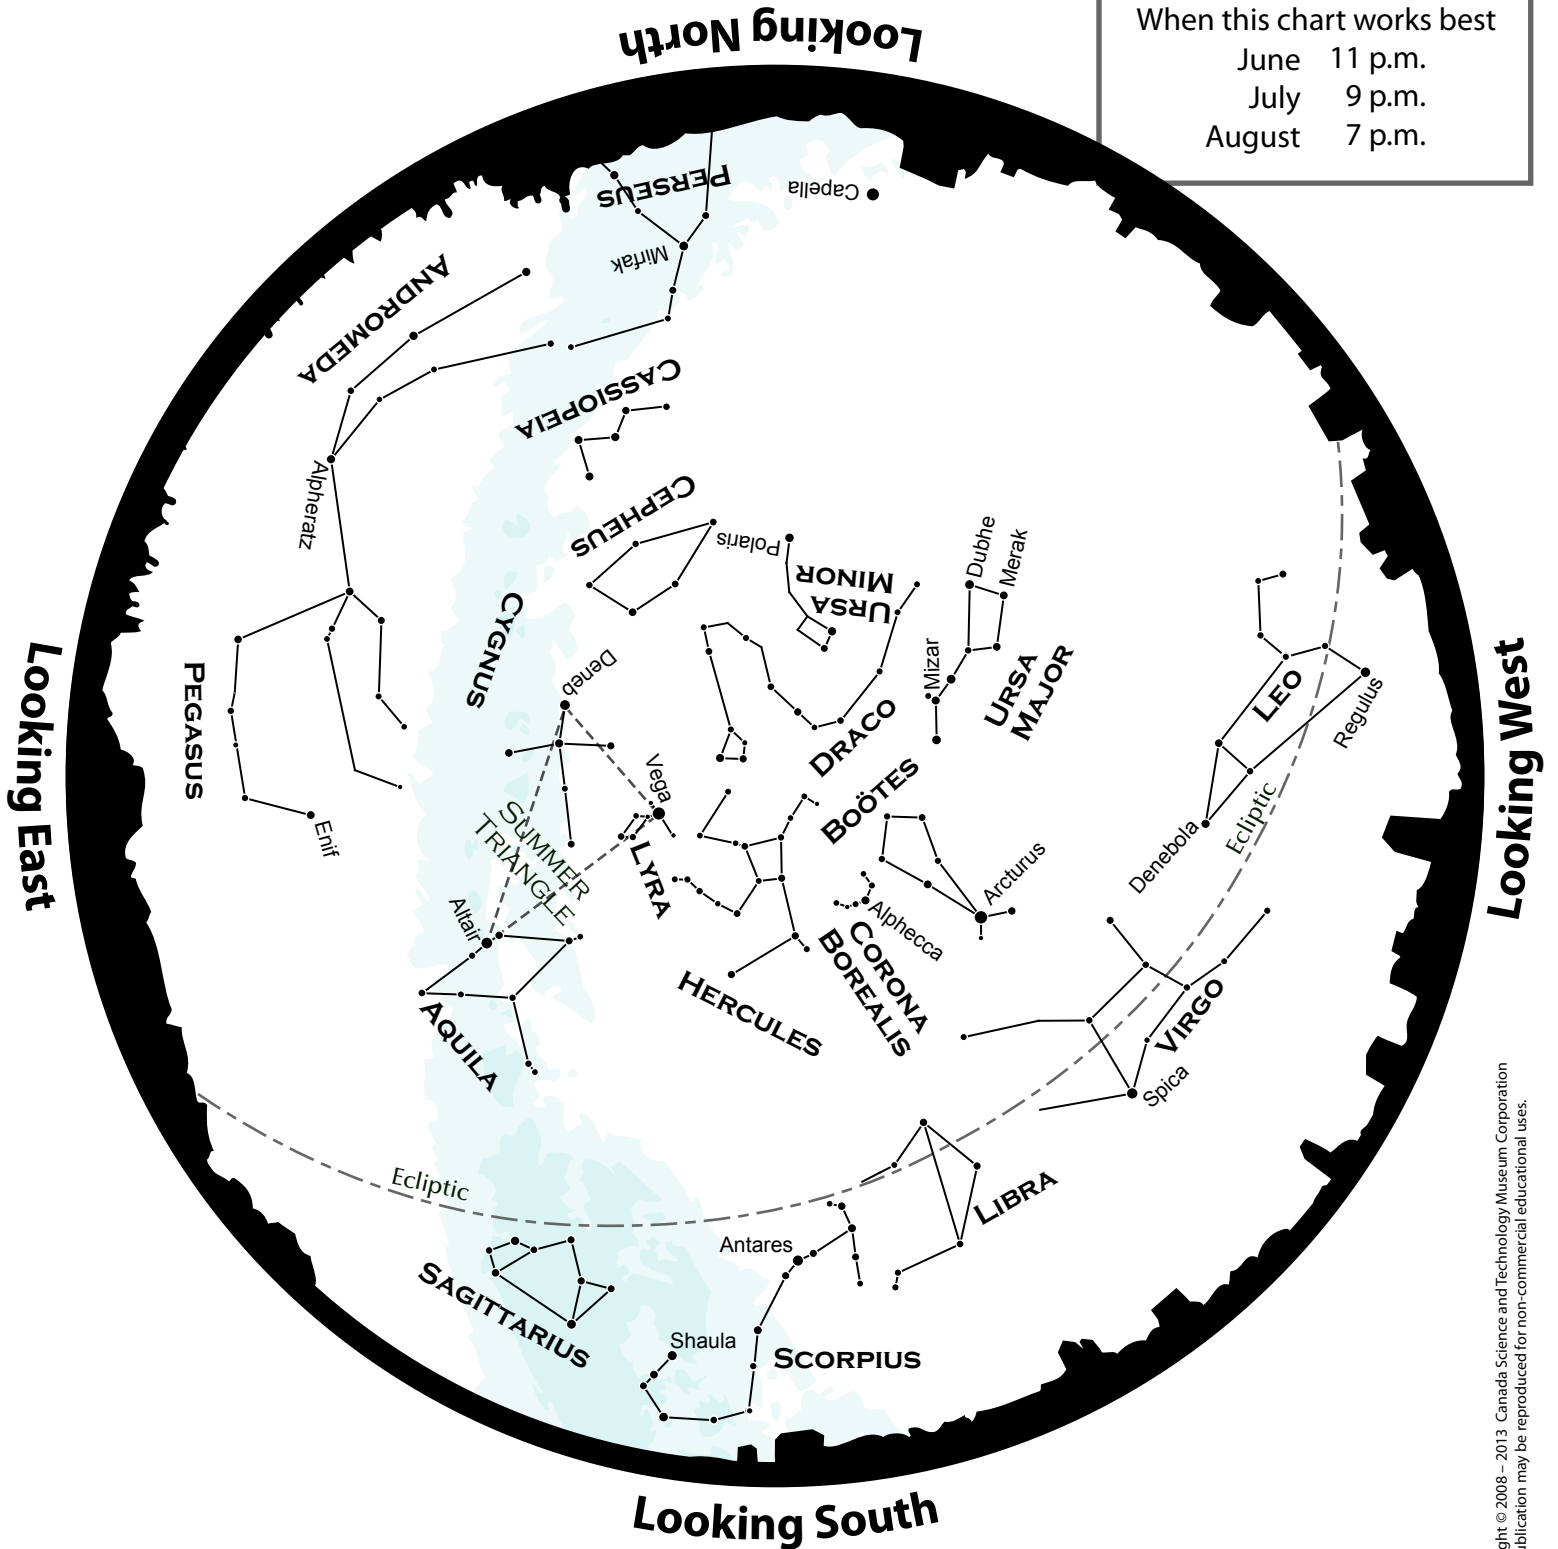

Discover the Skies

JULY

When this chart works best

June 11 p.m.

July 9 p.m.

August 7 p.m.

Copyright © 2008 – 2013 Canada Science and Technology Museum Corporation
This publication may be reproduced for non-commercial educational uses.

CANADA SCIENCE AND
TECHNOLOGY MUSEUM

Canada